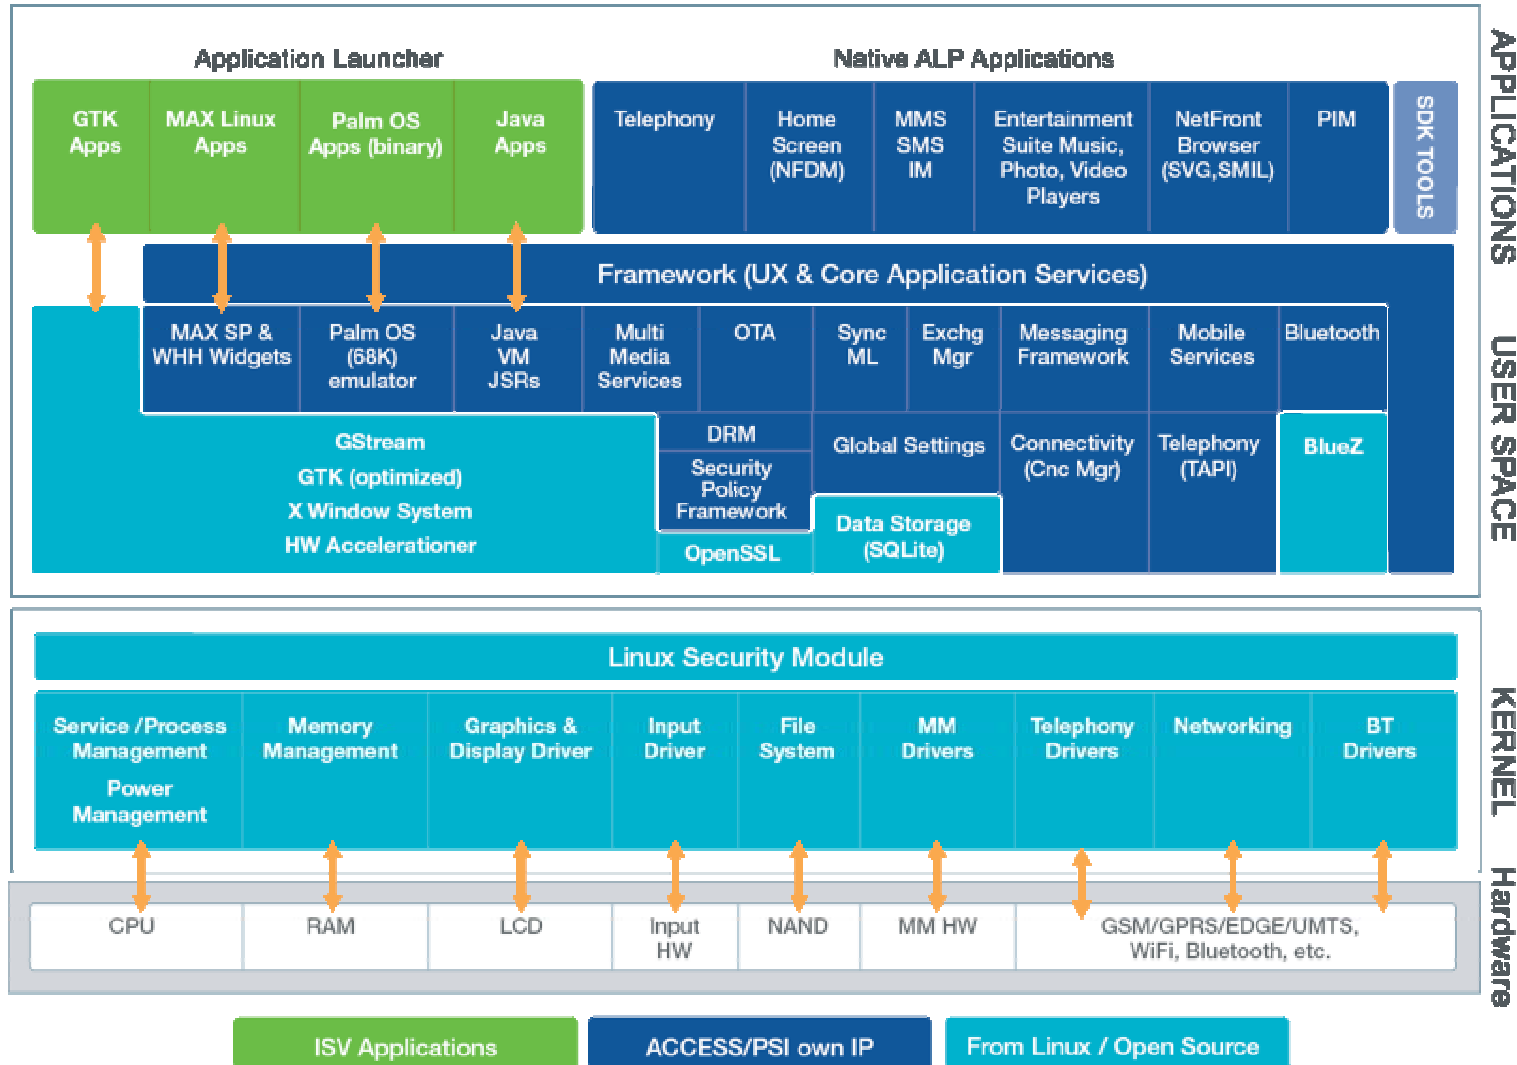

**SONY Ericsson
W910i**

**SHARP
880SH**

**SAMSUNG
E848**

ACCESS - Bytemobile Strategic Alliances

- Will combine ACCESS' Browser with Transmission data compression technologies of Bytemobile (as launched/implemented through their communication data card) for operators. Through these technologies, operators can reduce data traffic which has been increasing by Full Internet service from mobile handsets
- Will provision to Willcom as a first customer (announced on August 27, 2007)
- Promote Global Initiatives by both companies

ACCESS - Bytemobile Strategic Alliances (cont'd)

- Users can feel the browsing process almost 4 times faster

ALP (ACCESS Linux Platform) Related Update

- Completed Orange Application Package for ALP
- Partner with Marvell for ALP Turnkey reference
- Exhibited at Linux World San Francisco and organized ACCESS Developer Day
- Member companies at ACCESS' Partner Program (ACE) will be increased to 65

ALP – Advanced Architecture

ALP – Turn Key Solution

Native Applications

• All native ACCESS proprietary applications support inter-application communications for data interchange

- Phone
- Contacts
- Calendar
- Memo
- Tasks
- HotSync®
- NetFront™ Browser
- HandMail™
- SMS+
- iMessenger™
- Music
- Video
- Photos & Studio
- Camera
- Document Viewer (available 2Q2007)
- Utilities

(Clock, Calculator, Recorder, Home Screen, Flight Mode)

Networking and Communications

• Includes a modern and robust connection manager capable of handling multiple, simultaneous connections

- TCP/IP
- WiFi (802.11g)
- Bluetooth® 2.0 + EDR
- USB
- IrDA
- Serial