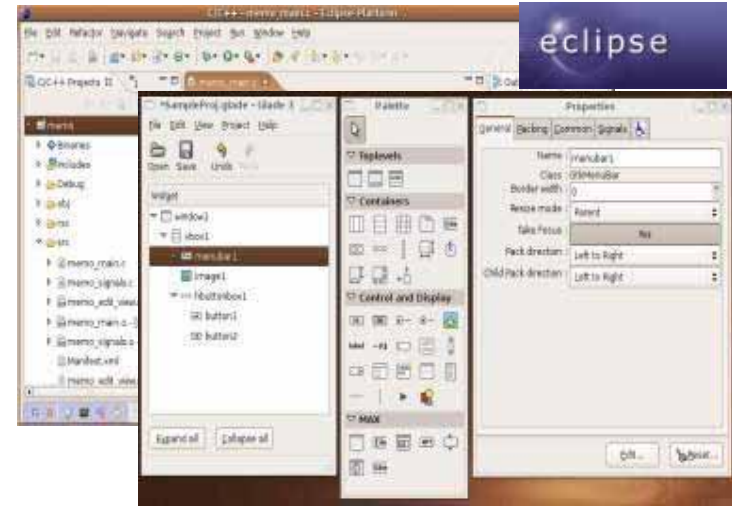

ALP: Toward the shipment

- Completion of ALP v1
- Released PDK (Product Development Kit)
- ALP provides Linux based Application Platform
- SDK available for 3rd party application partners
- Garnet VM (PalmOS emulator) for PalmOS applications, Leveraging 420,000 Palm Community
- Training and supporting developers