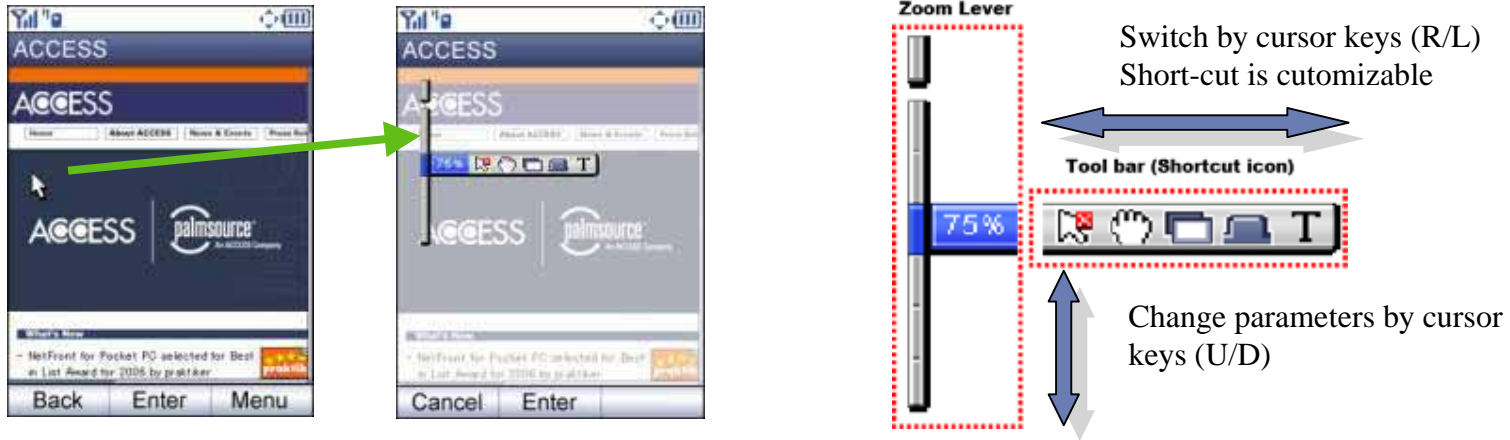

Tab Browser

Shows selectable tab lists automatically by clicking page titles

When focusing on a title on the selectable tabs, automatically shows options after changing page images

Virtual Pointer

Handset without hardware pointer function can also use software pointer. The pointer will automatically highlight the link when nearing link area.

NetFront Browser for Pocket PC
での実装例

PagePilot™

下スクロール
が続くと自動的に
PagePilotモード
に切り替わる

一定時間以上フォーカスの動かない状態が続くと自動的にコンテンツを拡大し通常モードに戻る

NetFront Browser for Pocket PC
での実装例

NetFront Browser - Pioneer of Mobile Browser

Smart Slider Menu™

Smart Slider Menu™ is the menu for executing each function through showing a tool bar (short-cut icon) on the contents

Smart Swing Navi™

By reclining handset itself, zoom and scroll can be operated easily