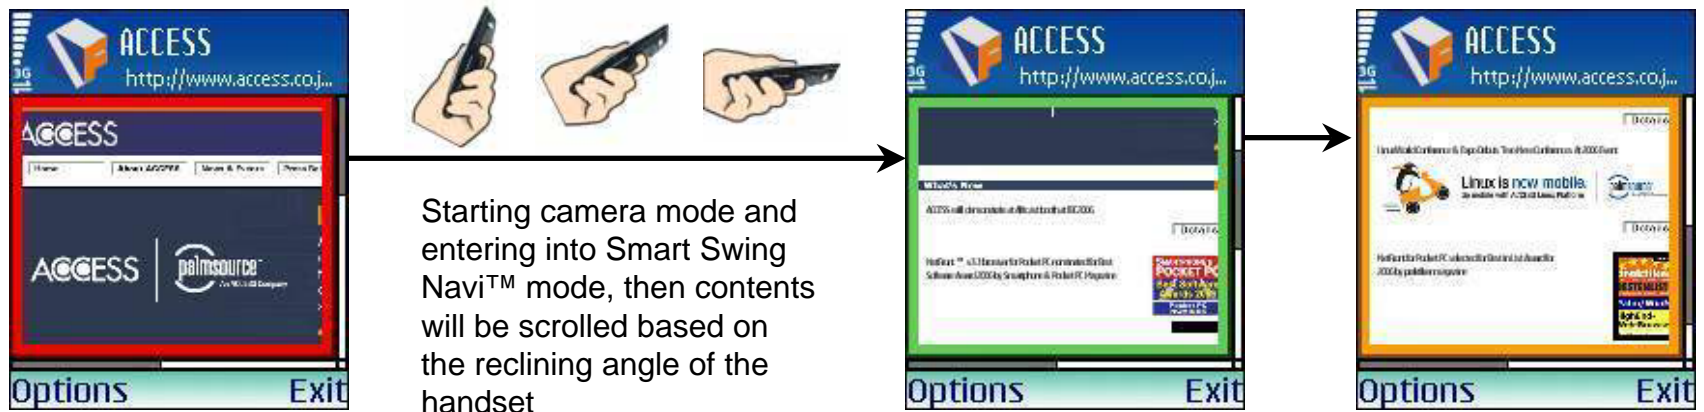

Tab Browser

Shows selectable tab lists automatically by clicking page titles

When focusing on a title on the selectable tabs, automatically shows options after changing page images

Virtual Pointer

Handset without hardware pointer function can also use software pointer. The pointer will automatically highlight the link when nearing link area.

NetFront Browser for Pocket PC
での実装例

PagePilot™

下スクロール
が続くと自動的に
PagePilotモード
に切り替わる

一定時間以上フォーカスの動かない状態が続くと自動的にコンテンツを拡大し通常モードに戻る

NetFront Browser for Pocket PC
での実装例

NetFront Browser - Pioneer of Mobile Browser

Smart Slider Menu™

Smart Slider Menu™ is the menu for executing each function through showing a tool bar (short-cut icon) on the contents

Smart Swing Navi™

By reclining handset itself, zoom and scroll can be operated easily

Expanding Business (for all Japanese Wireless Operators)

NetFront Mobile Client Suite

Software modules for handsets are increasing so that more time/cost has been increasing for integration work.

ACCESS can provide Application Suite by integrating major components