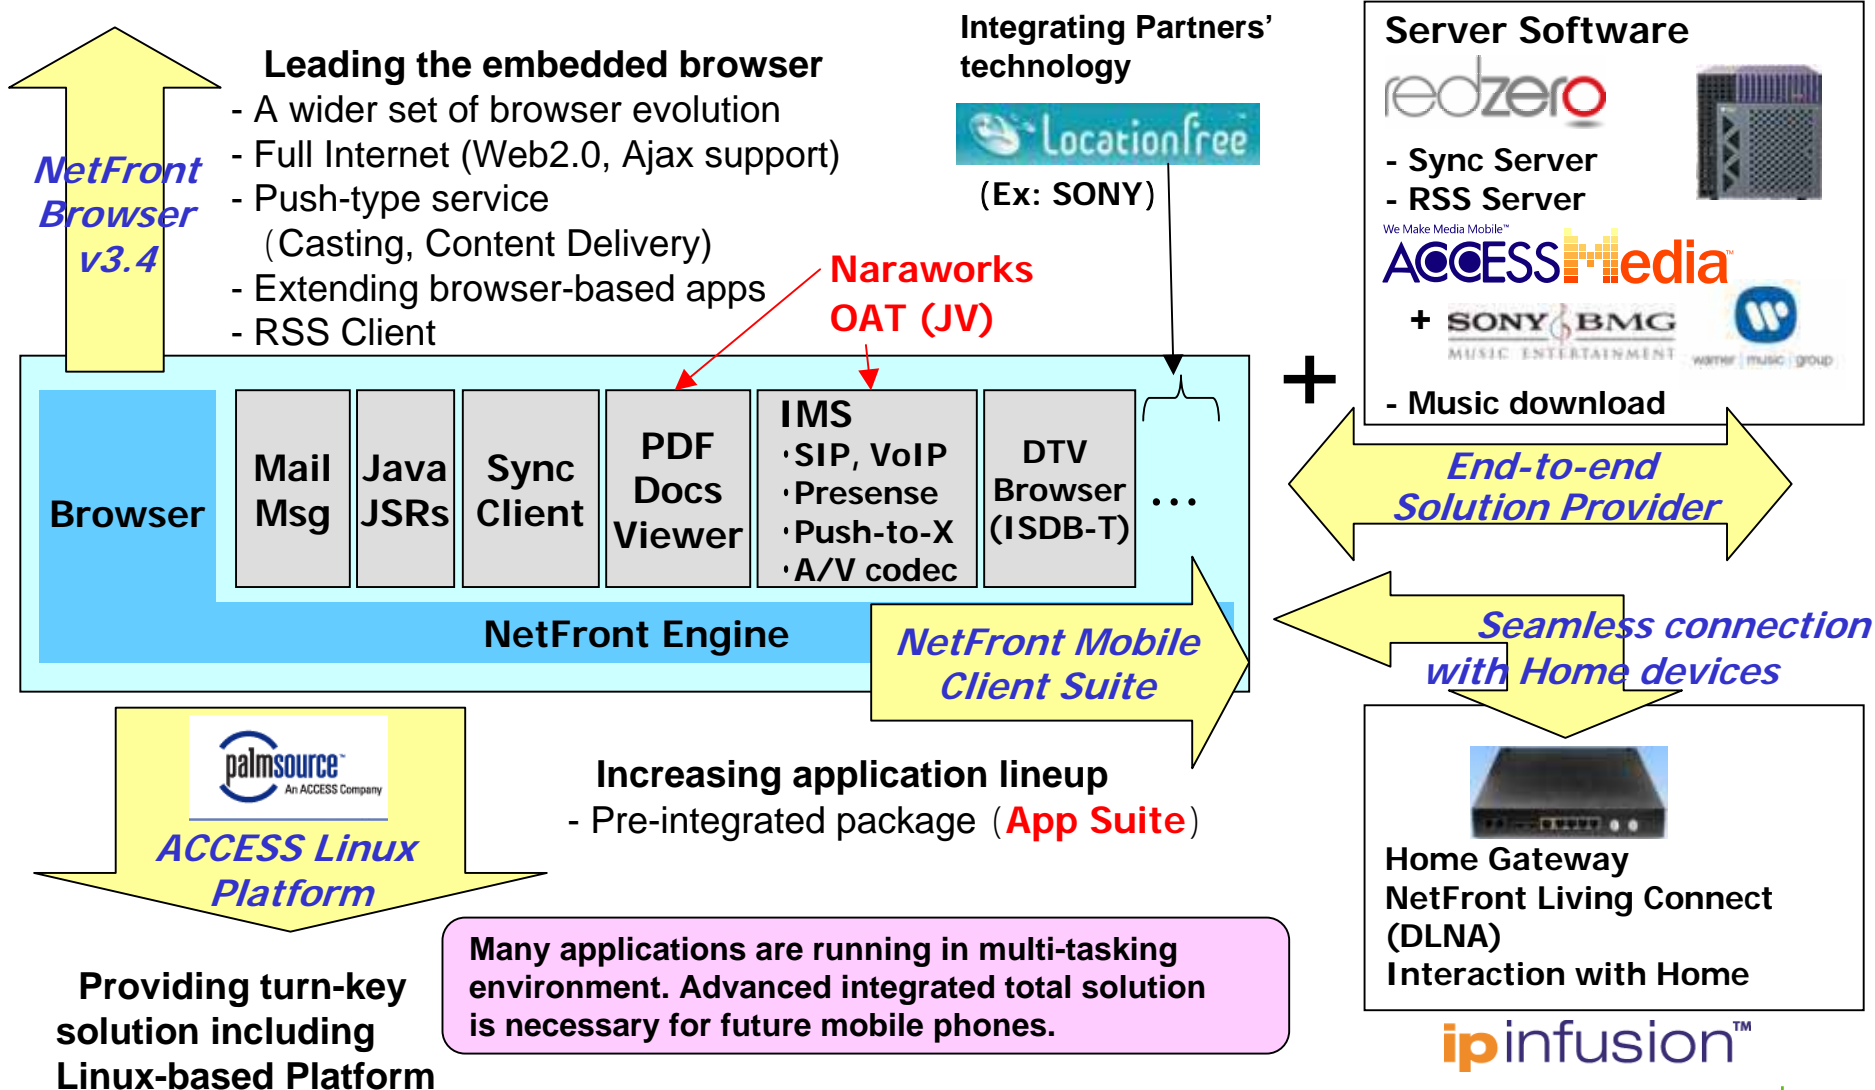

We are developing innovative technologies for next-generation mobile phones and services.