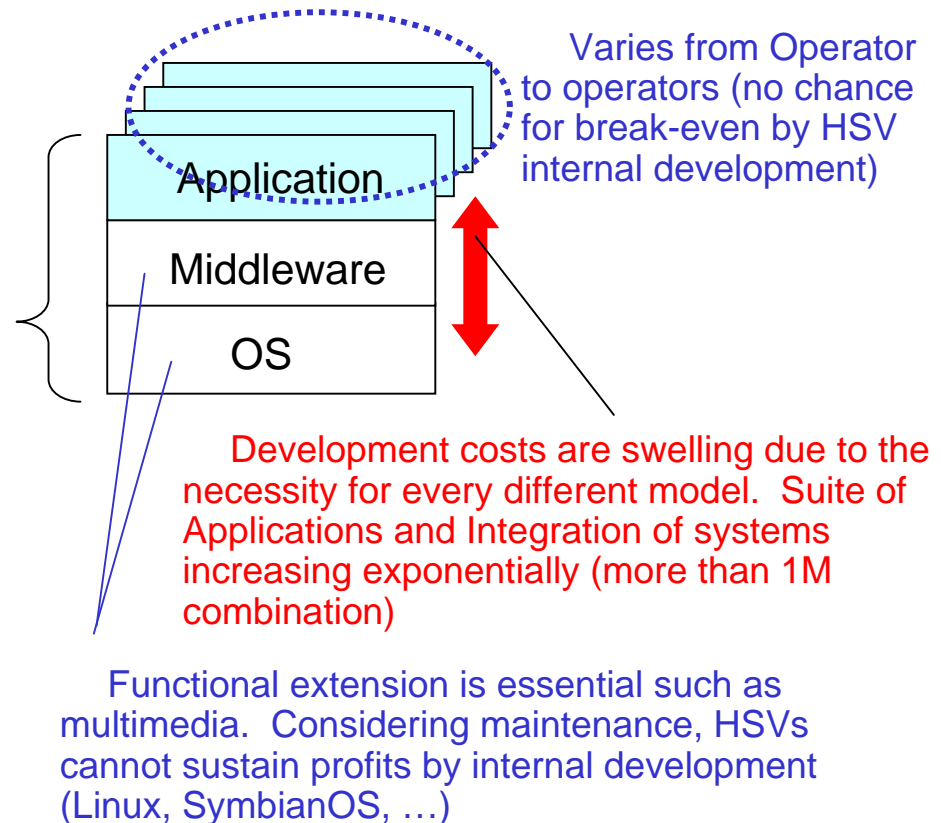

Announcement of Apple iPhone (Jan. 2007)

Hard to secure profit even for top HSV in the world

Cost Structure for 3G Mobile Phone (High Volume Zone)

Price (FOB Vendor)
\$100-\$150

Manufacturer Margins	20%
Design House Assemble/Package	20%
SOFTWARE	10%
LCD, Accessory, Peripherals	約20%
PCBA (Mother Board) Main CPU Base-band Memory-ROM/RAM	約30%

(ACCESS Estimates)

Approaching NGN with Networking Devices

NGN (Next Generation Network): Expect Integrated Services (including broadcasting) over High-speed Broadband network

Networked DTV/IP-TV

Home Gateway