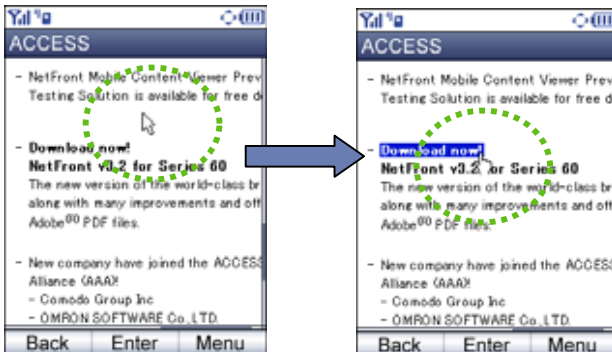

Tab Browser

Shows selectable tab lists automatically by clicking page titles

When focusing on a title on the selectable tabs, automatically shows options after changing page images

Virtual Pointer

Handset without hardware pointer function can also use software pointer. The pointer will automatically highlight the link when nearing link area.